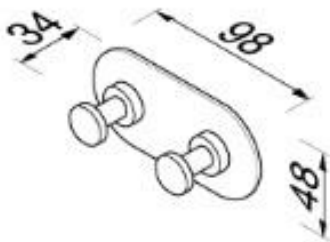

Nemox collection

916515-06

Coat/towel hook, double

- Finish: matt black
- Concealed fixing
- Guarantee: 5 year
- Material: stainless steel

- 98x48x34 mm

Quality has proven to be of decisive importance in recent years, which is why we can offer a 12-year warranty period for our chrome products. The entire selection is developed in Amersfoort. Geesa is certified according to the ISO 9001-2008 standard for design, productions and the delivery of bathroom accessories. 07/2017