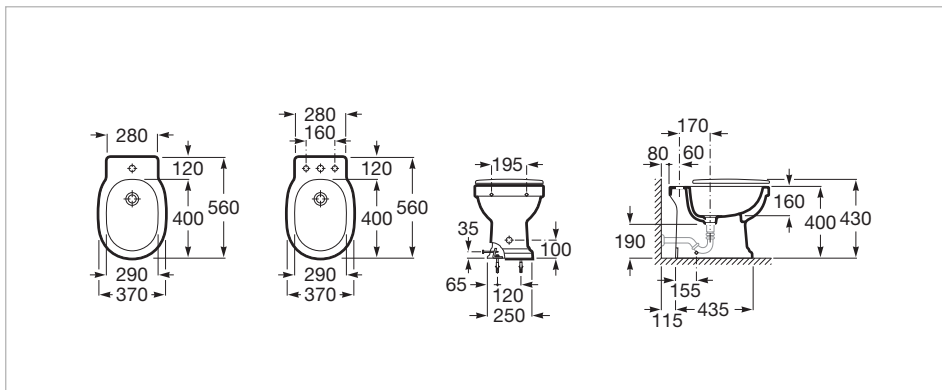

Vitreous china bidet

Installation type: Floorstanding

Shape: Round

Taphole configuration: 1 Taphole

Technical drawings

Carmen is a tribute to one of Roca's most iconic basins of the 1940s, which comes back with a clear vintage character to become a vitreous china and furniture collection with the latest innovations in the design of bathroom spaces.