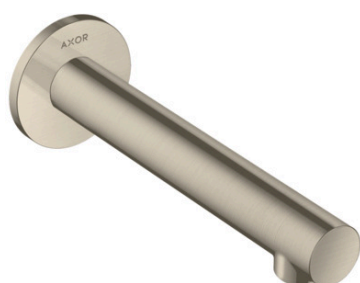

AXOR Uno
Bath spout straight
 Surfaces: **Brushed Nickel** Article Number: **45410820**

Description

product features

- with escutcheon
- projection 175 mm
- wall-mounted
- flow rate: 20 l/min
- spray type: normal spray

Technology

Product image

Scale drawing