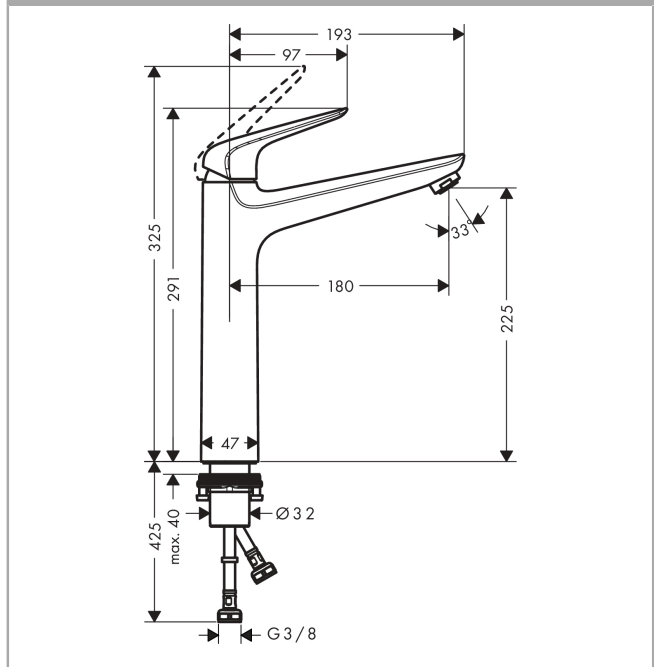

Novus
Single lever basin mixer 230 without waste set
 Surfaces: **Chrome** Article Number: **71124000**

Description

product features

- ComfortZone 230
- projection 180 mm
- normal spray
- flow rate at 3 bar: 5 l/min
- ceramic cartridge
- temperature limitation adjustable
- suitable for continuous flow water heaters
- connection type: G 3/8 connections
- connection dimension: DN15

Technology

Design awards

Product image

Scale drawing

Flowchart