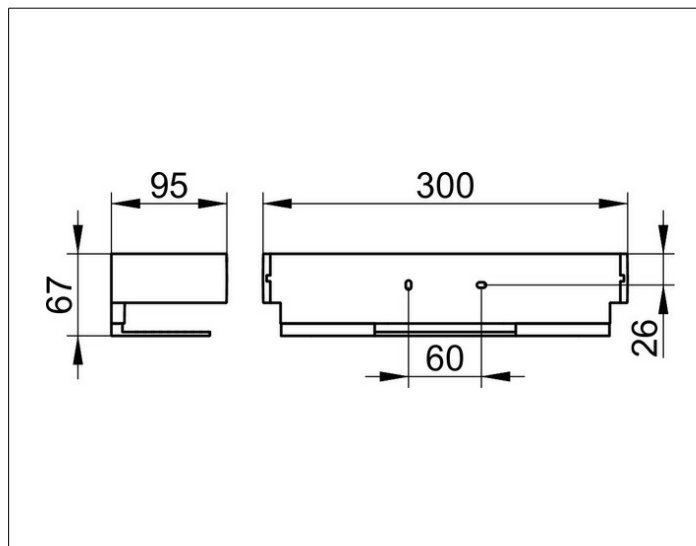

## ОПИСАНИЕ ИЗДЕЛИЯ

съемная, со скрытым креплением

## СПЕЦИФИКАЦИИ

KEUCO EDITION 11 11158050000 sponge basket for wall mounting  
Shower basket with aluminum Silver anodized aluminum/ brushed nickel in a clear-cut design and geometric shape, easy to clean,  
Depth 3-3/4", width 11-13/16", height 2-5/8", hole distance 2-3/8"  
Comes with corrosion resistant mounting hardware