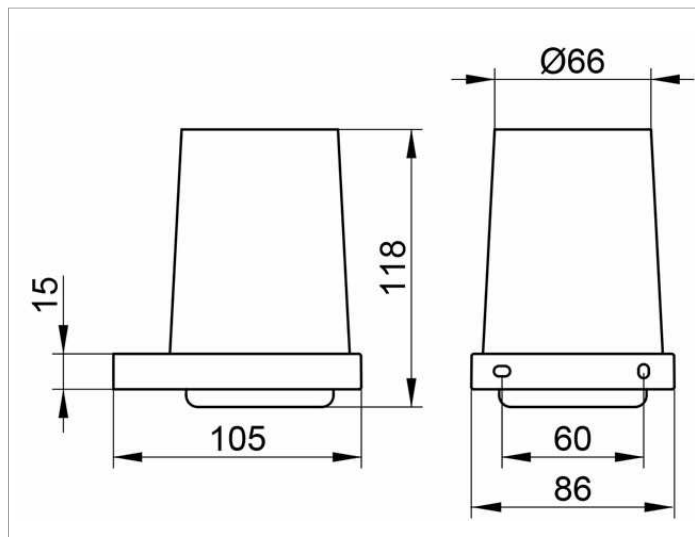

Edition 11

11150019000 Держатель стакана

ИЗДЕЛИЕ

ЧЕРТЕЖ

ОПИСАНИЕ ИЗДЕЛИЯ

в комплекте с хрустальным стаканом, ручная работа

поверхность

хром

спецификации

KEUCO EDITION 11 11150019000 glass holder with crystal glass for wall mounting, complete  
chromed glass holder in a clear-cut design and geometric shapes, easy to clean,  
Holder with frosted crystal glass Item no. 11150009000  
Height 4-5/8", 2-1/8", width 3-3/8"  
delivery with corrosion resistant mounting hardware