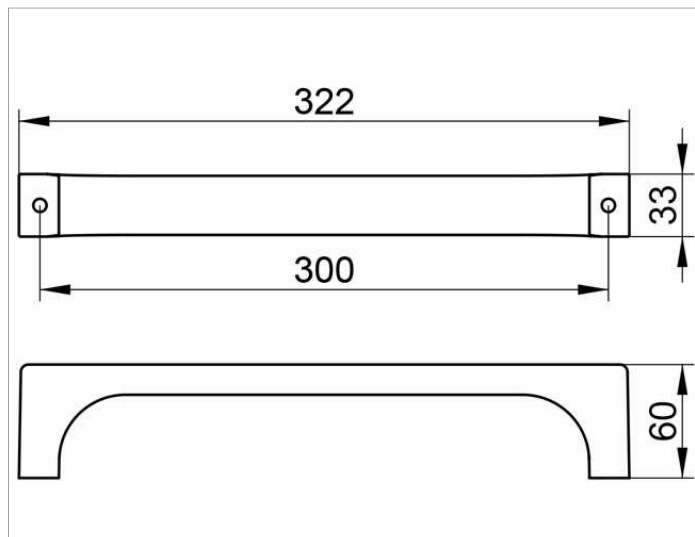

Edition 11

11107010000 Поручень

ИЗДЕЛИЕ

ЧЕРТЕЖ

поверхность

хром

Габариты

300 mm

спецификации

KEUCO EDITION 11 grab bar 11107010000

chromed handle, seamlessly

in clear-cut design and geometric shapes, solid zinc die-cast mounting,

max. 253 Lb load easy to clean,

Installed at 11-13/16", with a total width of 12-11/16"

Radius 2-3/8"