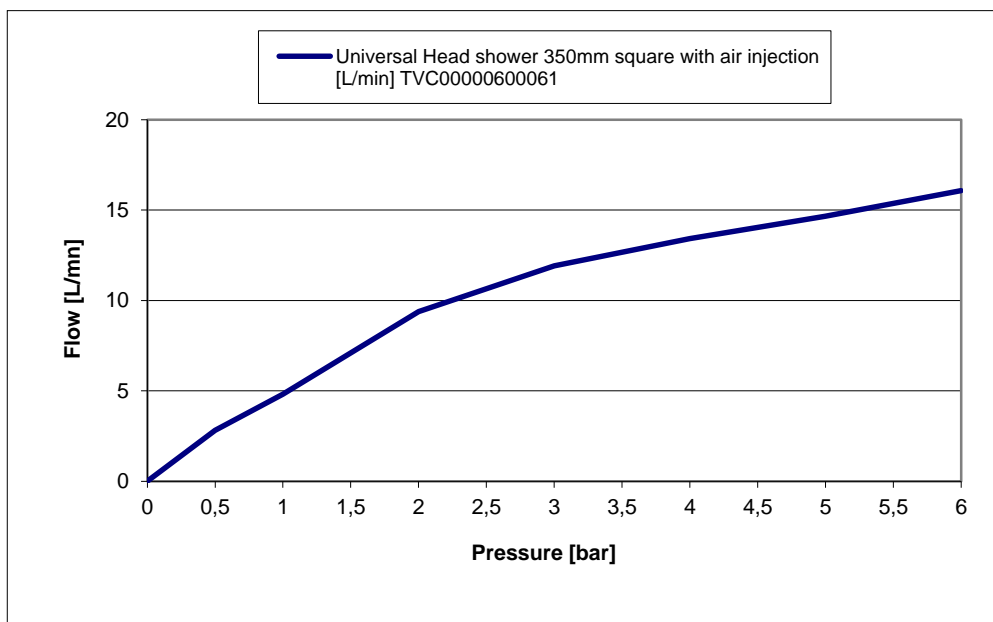

UNIVERSAL OVERHEAD SHOWER 350MM SQUARE

PRODUCT INFORMATION

Model	TVC00000600061
Collection	Universal Shower
Material	Brass
Finish	Chrome
Flow rate at 3 bar	11,92 l/min
Shower head size	350 mm x 350 mm
Shower head thickness	7 mm
Connecting thread	G1/2"
Installation type	Ceiling or Wall
Required miscellaneous	Shower arms: TVC00045351061 TVC00045352061 TVC00045453061 TVC00045454061

PRODUCT FEATURES

The taps and shower heads are easily cleaned by the rubber on the aerator and nozzle.

Incorporates air into the aerator, to provide the same feeling of water flow but with reduced water consumption.

FLOW CHART

UNIVERSAL OVERHEAD SHOWER 350MM SQUARE

TECHNICAL DRAWINGS