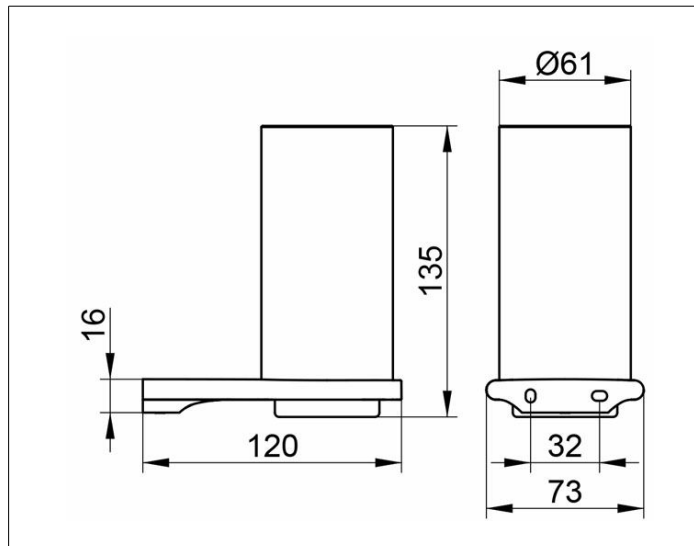

Edition 400

11550059000 Tumbler holder

PRODUCT

DRAWING

PRODUCT ATTRIBUTES

complete with crystal glass

SURFACE

brushed nickel

SPECIFICATIONS

KEUCO Edition tumbler holder, 11550059000
 tumbler holder in sculptural design,
 brushed nickel holder with slightly rounded edges,
 complete with crystal glass, easy to clean,
 width 2-7/8", height 5-5/16", depth 4-3/4",
 the holder is fitted concealed,
 delivery includes anti-corrosion fixings