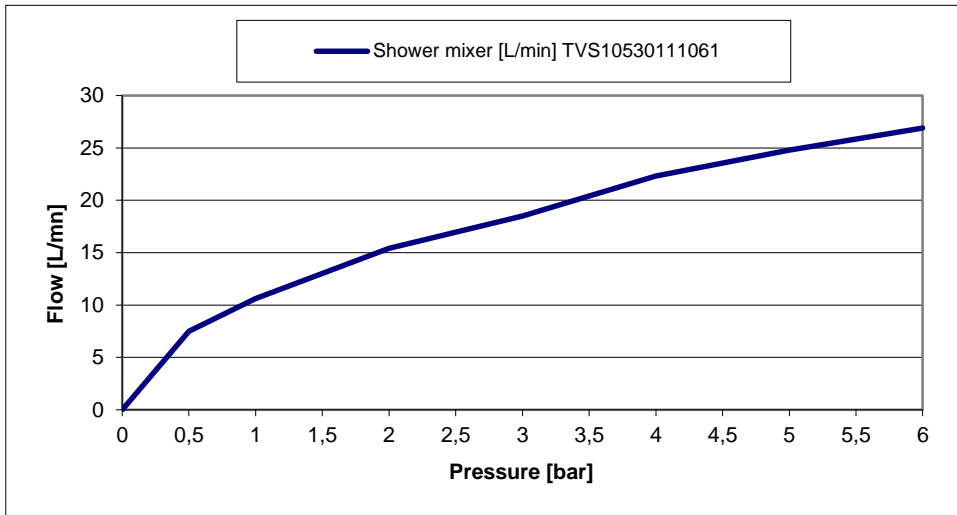

O.NOVO START WALL MOUNTED SINGLE LEVER SHOWER MIXER

FLOW CHART

EXPLOSION DRAWING AND SPARE PARTS

Explosion Drawing	Article Number	Description	No.	Consists of
	TVP10500402061	Lever kit / Knob	1	cap
			2	screw
			3	handle
	N/A	N/A	4	flange
	N/A	N/A	5	cartridge nut
	TVP00000113000	Ceramic cartridge	6	cartridge
	N/A	N/A	7	body
	N/A	N/A	8	o ring
	N/A	N/A	9	adapter
	TVP00000905000	Check Valve	10	check valve
	N/A	N/A	11	nut
	N/A	N/A	12	o ring
	N/A	N/A	13	adapter
	N/A	N/A	14	washer
	TVP00001021061	Cover Plates	15	flange
	N/A	N/A	16	S-Connector