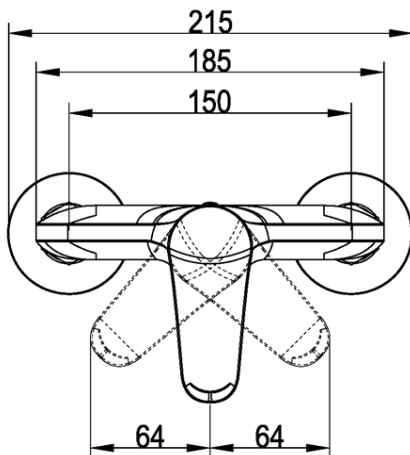

PRODUCT FEATURES

TECHNICAL DRAWING