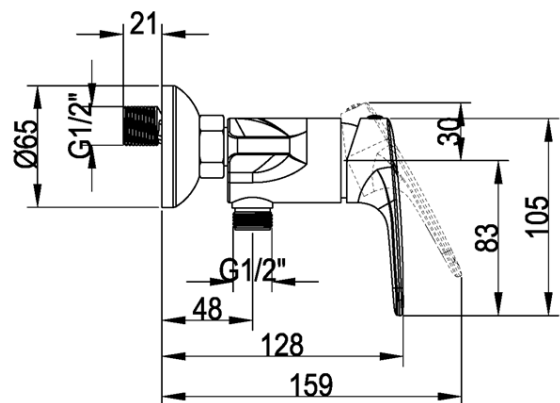

PRODUCT FEATURES

TECHNICAL DRAWING