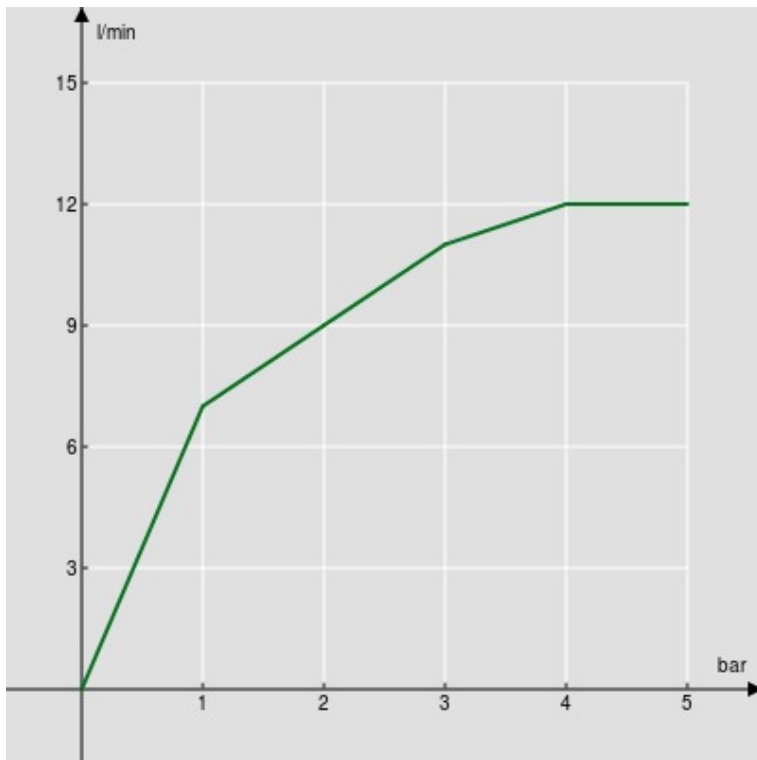

упаковка: 24 x 25 x 8 см / 0,0048 м<sup>3</sup> / 1 kg

FLOW RATE DIAGRAM: HOT/COLD WATER

— Hand shower

FLOW RATE DIAGRAM: MIXED WATER

— Hand shower