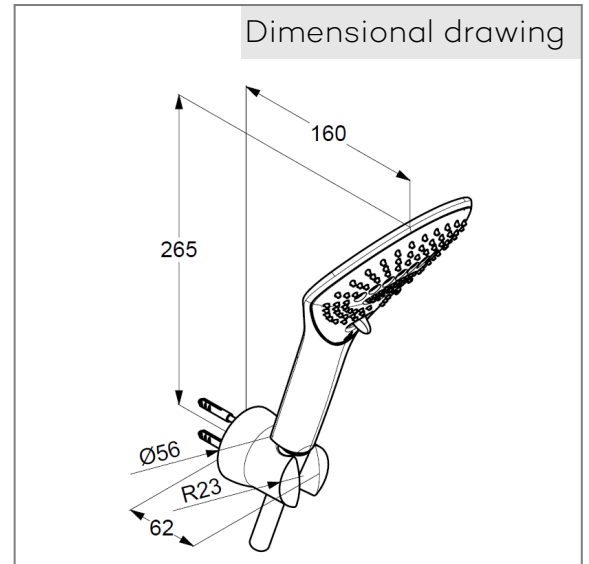

hand shower 3 S  
3 spray pattern  
Volumen/ booster/ smooth  
with cleaning system  
connection 1/2"  
sieve seal

Shower hose  
plastic coated  
with metal-effect  
with conical nuts  
anti twist  
G 1/2 x G 1/2 x 1250 mm

shower hook  
for shower hoses with conical nuts,  
With fixing material  
for rigid wall mounting

Product picture

Dimensional drawing

Flow rate diagram