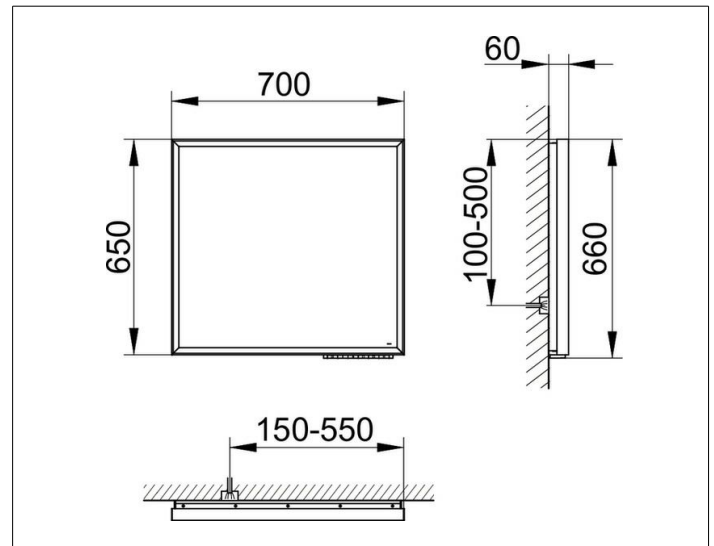

Royal Lumos
14598132003 Light mirror

PRODUCT

DRAWING

PRODUCT ATTRIBUTES

with mirror heating (placed in the middle),
 adjustable light colour from 2700 kelvin (warm white)
 to 6500 kelvin (daylight),
 continuous aluminium frame, black-anodized
 Operation:
 key panel with capacitive touch sensor,
 DALI controlled
 Mirror heating:
 automatic switch-off is performed after 20 minutes
 Illumination:
 LED (lifespan > 30.000 hours)
 frame light and washbasin light infinitely dimmable
 and can be switched on/off
 EEK: C , 50 kWh/1000h

SURFACE

50 watt + 41 watt

DIMENSION

700 x 650 x 60 mm