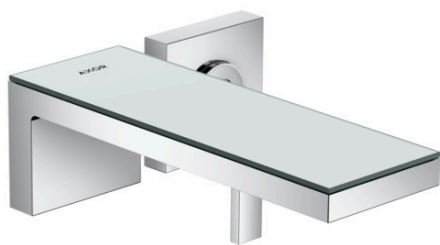

AXOR MyEdition

Single lever basin mixer for concealed installation wall-mounted with spout 221 mm

Surfaces: **Chrome/Mirror Glass** Article Number: **47060000**

Description

product features

- consists of: single lever basin mixer for concealed installation wall-mounted, plate, waste set
- projection 221 mm
- plate of glass made of safety glass
- PowderRain
- flow rate at 3 bar: 5 l/min
- suitable for continuous flow water heaters
- non-closing waste set
- handle can be positioned on the right or left, depends on the basic set installation

Technology

Product image

Scale drawing