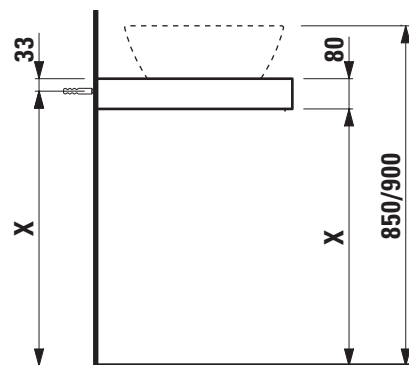

TECHNICAL DRAWINGS / S 1 : 20

B / mm	Ceramic
223	Palomba s1680.1
344	Val s1228.2 (semi-wet-area right)
359	Palomba s1680.2
397	Val s1228.1

B / mm	Ceramic
398	Palomba s1680.3
550	Val s1228.2 (semi-wet-area left)
652	Kartell by Laufen s1233.2
447	all other from matrix for washtops Case

X = The exact height must be set during installation.