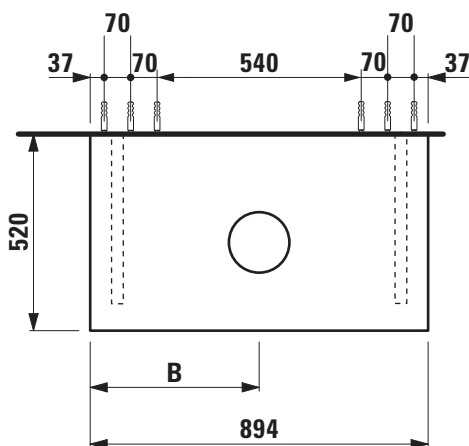

TECHNICAL DRAWINGS / S 1 : 20

B / mm	Ceramic
223	Palomba s1680.1
344	Val s1228.2 (semi-wet-area right)
359	Palomba s1680.2
397	Val s1228.1

B / mm	Ceramic
398	Palomba s1680.3
550	Val s1228.2 (semi-wet-area left)
652	Kartell by Laufen s1233.2
447	all other from matrix for washtops Case

X = The exact height must be set during installation.