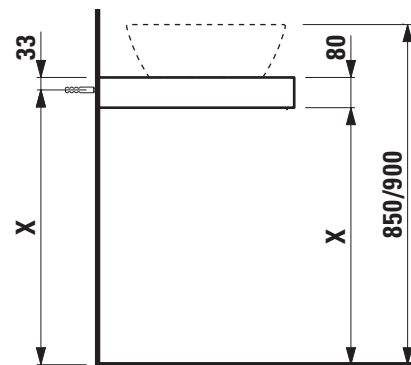

TECHNICAL DRAWINGS / S 1 : 20

B / mm	Ceramic
194	Val s1228.2 (semi-wet-area right)
248	Val s1228.1
250	Palomba s1680.1
210	Palomba s1680.2
395	Palomba s1680.3
	Living SaphirKeramik s1143.4
	Living Square s1543.5, s1643.2
	Ino s1730.2
	Val s1628.4
	Laufen Pro S s1696.2, s1696.3, s1696.4, s1896.3
	Laufen Pro s1295.3, s1395.1, s1396.1, s1795.1, s1795.2, s1795.3

B / mm	Ceramic
239	Kartell by Laufen s1233.2
400	Val s1228.2 (semi-wet-area left)
447	Living City s1743.7
	Laufen Pro S s1696.7
	Val s1628.5
504	Val s1628.7
298	all other from matrix for washtops Case

X = The exact height must be set during installation.