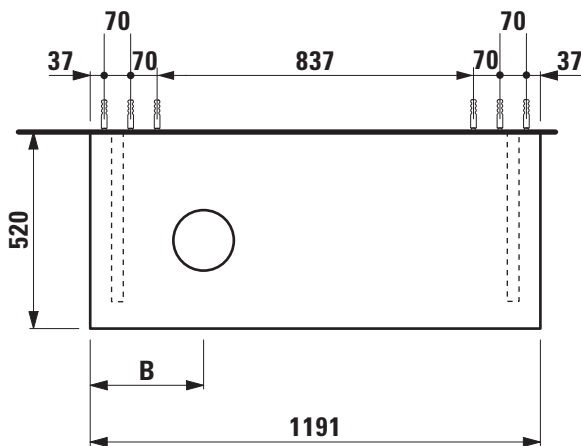

TECHNICAL DRAWINGS / S 1 : 20

B / mm	Ceramic
194	Val s1228.2 (semi-wet-area right)
248	Val s1228.1
250	Palomba s1680.1
210	Palomba s1680.2
395	Palomba s1680.3
	Living SaphirKeramik s1143.4
	Living Square s1543.5, s1643.2
	Ino s1730.2
	Val s1628.4
	Laufen Pro S s1696.2, s1696.3, s1696.4, s1896.3
	Laufen Pro s1295.3, s1395.1, s1396.1, s1795.1, s1795.2, s1795.3

B / mm	Ceramic
239	Kartell by Laufen s1233.2
400	Val s1228.2 (semi-wet-area left)
447	Living City s1743.7
	Laufen Pro S s1696.7
	Val s1628.5
504	Val s1628.7
298	all other from matrix for washtops Case

X = The exact height must be set during installation.