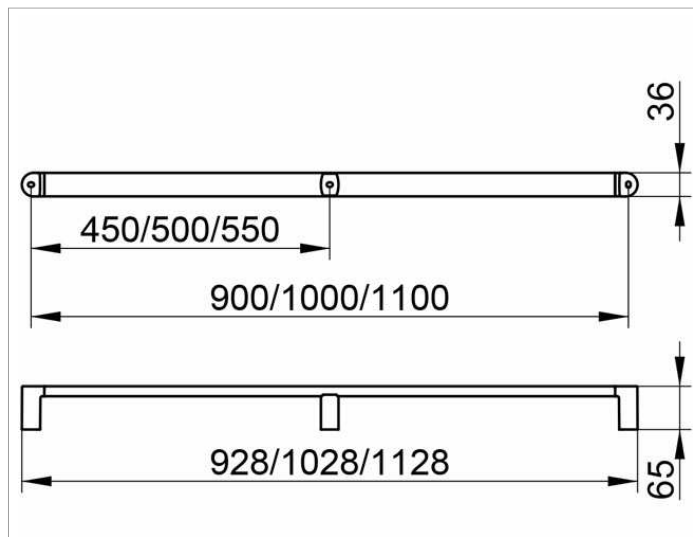

Elegance

31601011000 Поручень

ИЗДЕЛИЕ**ЧЕРТЕЖ****ОПИСАНИЕ ИЗДЕЛИЯ**

для вертикального или горизонтального монтажа

поверхность

хром

Габариты

1028 mm

спецификации

KEUCO Elegance grab rail 31601011000

Chrome-plated grab rail

Elegant, oval profile,

slightly shaped surfaces in a timeless design,

solid wall mounting in zinc cast,

easy to clean

Getting up and down up to 242 lb load capacity

Axle measurement 39-3/8",

Total width of 40-1/2"

Projection 2-9/16"

incl. corrosion-free mounting material

The 40-1/2" long model are provided

With a third wall mounting set (in the middle)

The restoring of a tip-up seat is not possible!