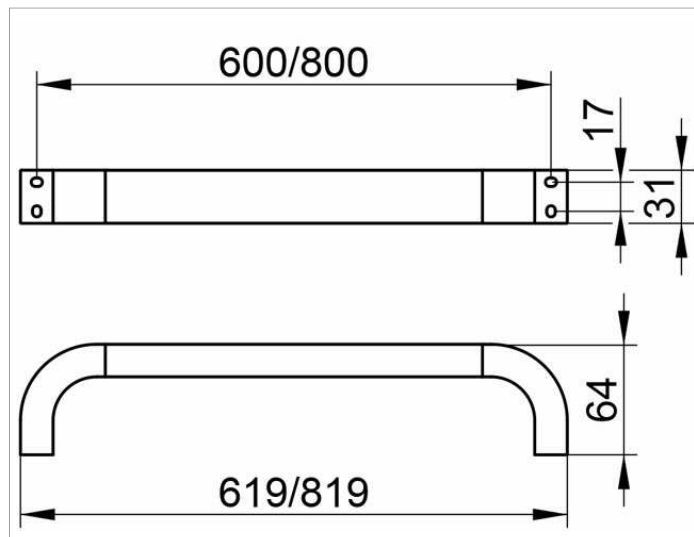

Edition 300

30001010600 Полотенцедержатель

ИЗДЕЛИЕ

поверхность

хром

Габариты

600 mm

ЧЕРТЕЖ

спецификации

KEUCO EDITION 300 towel rail 30001010600  
chrome-plated towel rail, in an aesthetic and classic design  
load bearing up to 55 lb, anti static, easy to clean  
Centre to centre 23-5/8" with overall width of 24-3/8"  
depth 2-1/2"

The towel rail is fitted with 4 hidden fixing points  
2 wall plugs, Fischer FU 1/4" x 1-3/4" and 2 wall screws are supplied