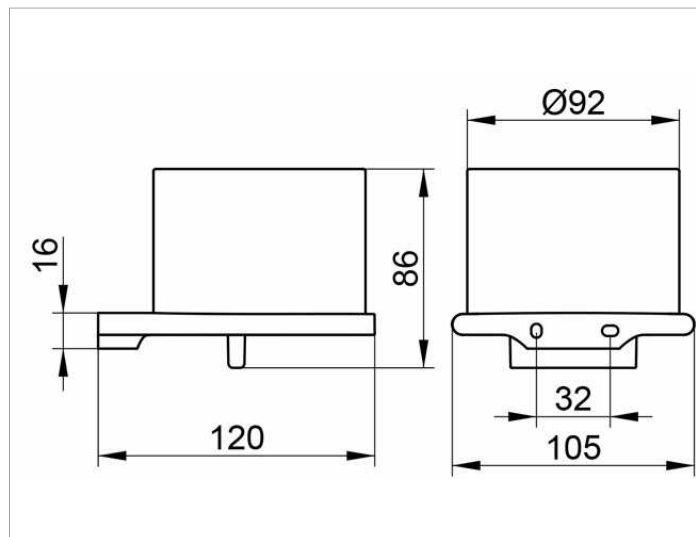

Edition 400

11552019000 Дозатор

ИЗДЕЛИЕ

ОПИСАНИЕ ИЗДЕЛИЯ

в комплекте с хрустальной матовой колбой,
держателем и насосиком,
Объем: около 150 мл
дозировка: около 0,5 мл/нажатие

поверхность

хром

ЧЕРТЕЖ

спецификации

KEUCO Edition 400 lotion dispenser, 11552019000
lotion dispenser in sculptural design,
chrome-plated holder with slightly rounded edges,
wall mounted for liquid soap,
complete with crystal glass, matt,
high-quality and durable pump,
capacity approx. 5.07 oz, dosage approx. 0.02 oz/stroke,
total height 3-3/8", depth 4-3/4", width 4-1/8",
the lotion dispenser is fitted concealed,
delivery includes anti-corrosion fixings