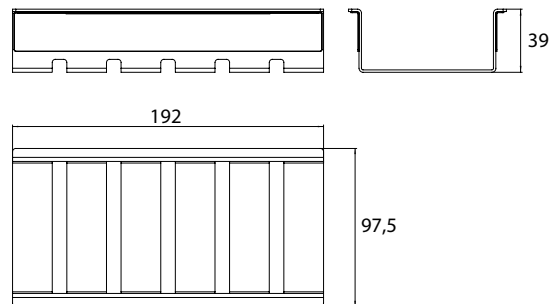

Dish, flat (for rail) stainless steel (polished)

Art.No.1845 001 00