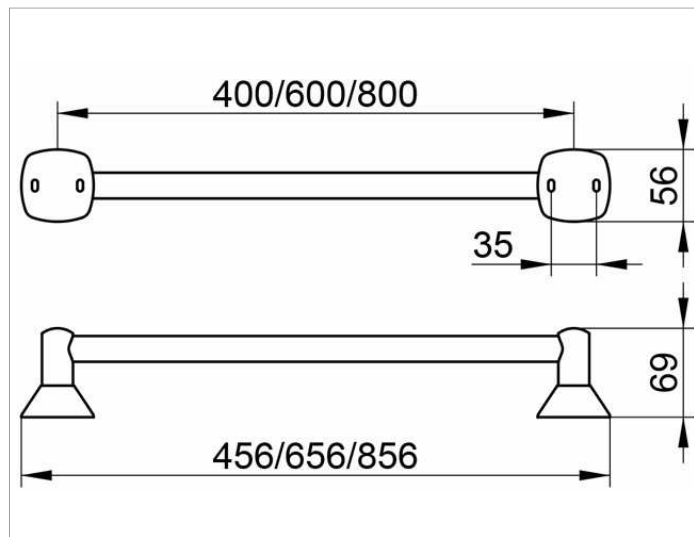

City.2
02701010600 Полотенцедержатель

ИЗДЕЛИЕ

поверхность

хром

Габариты

600 mm

ЧЕРТЕЖ

спецификации

KEUCO CITY.2 towel rail 02701001600
chrome-plated towel rail, in a new clear design,
easy to clean
Centre to centre 600 mm with overall width of 656 mm
depth 69 mm
The towel rail is fitted hidden
Delivery incl. corrosion-free mounting material