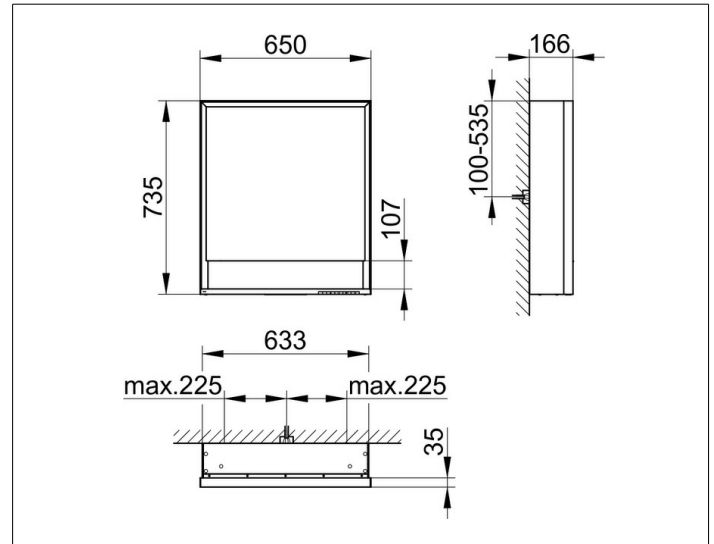

**Royal Lumos**  
**14301171103 Mirror cabinet**

**PRODUCT**

**DRAWING**

**PRODUCT ATTRIBUTES**

wall mounted,  
 adjustable light colour from 2700 kelvin (warm white)  
 to 6500 kelvin (daylight),  
 1 hinged double sided crystal mirrored door,  
 Body: aluminium silver anodized  
 Body panels and interior rear wall mirrored  
 Operation:  
 key panel with capacitive touch sensor,  
 DALI controlled  
 Illumination:  
 frame lighting and washbasin/shelf light separately,  
 infinitely dimmable and can be switched on/off  
 LED 54 watt (lifespan > 30.000 hours)  
 infinitely dimmable  
 EEK: C , 54 kWh/1000h

**EQUIPMENT**

- 1 socket
- 2 adjustable glass shelves
- storage space across full width
- soft-closing doors

**SURFACE**

silver anodized/right hand

**DIMENSION**

650 x 735 x 165 mm