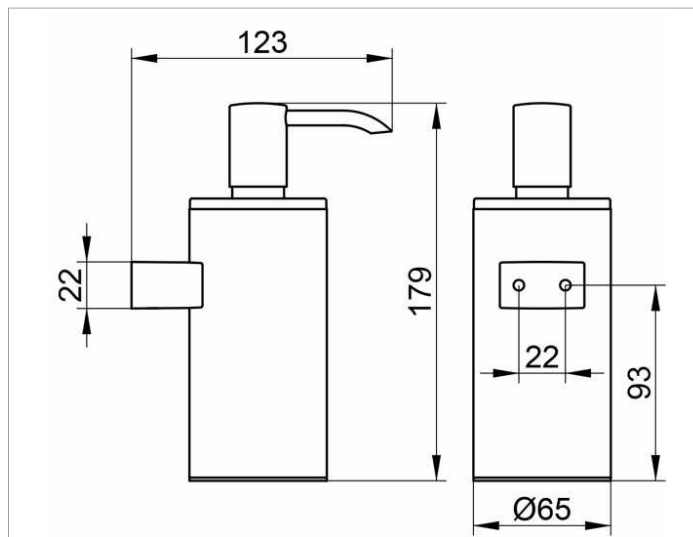

Plan

14953070100 Дозатор

ИЗДЕЛИЕ**ЧЕРТЕЖ****ОПИСАНИЕ ИЗДЕЛИЯ**

настенная модель
в комплекте с держателем,
пластиковой колбой и насосиком
объем: прибл. 250 мл
дозировочный объем: прибл. 0,5 мл/нажатие

поверхность

нержавеющая сталь

спецификации

KEUCO PLAN lotion dispenser 14953070100, for wall installation (8.45 oz)

Lotion dispenser in high grade stainless steel, in a stylish yet functional design

Wall mounted model complete with a removable synthetic insert
For easy cleaning and filling,

An exchangeable, high-class and long-lasting pump,

Capacity: 8.45 oz, for standard liquid soap,

Dosage: approx. 0.02 oz/stroke,

Base diameter: 2-9/16", height 7-1/16",

Projection: 4-13/16"

The lotion dispenser is fitted with 2 hidden fixing points
incl. corrosion-free mounting material