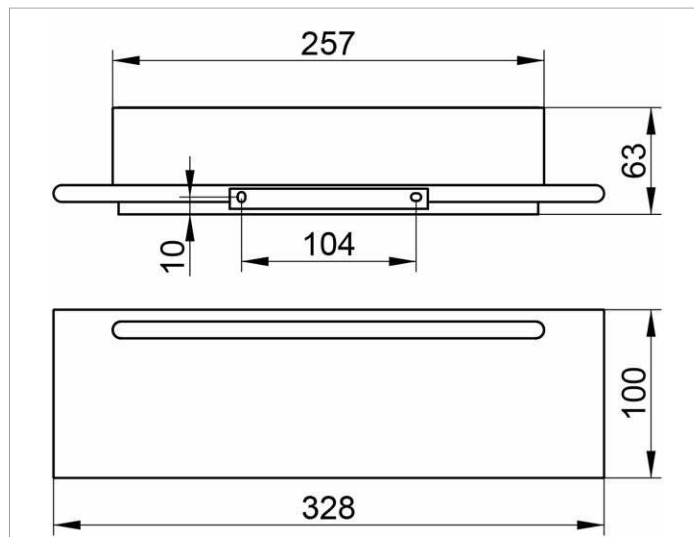

Edition 400

11559170000 Полочка для душа

ИЗДЕЛИЕ

ОПИСАНИЕ ИЗДЕЛИЯ

со встроенным стеклоочистителем

поверхность

алюминий серебристый анодированный (E6 Ебелый (RAL 9010)

ЧЕРТЕЖ

спецификации

KEUCO Edition 400 shower shelf
with integrated glass wiper, 11559170000
shower shelf made from solid aluminium ,
aluminium silver-anodized (E6 EV1)/white,
with integrated glass wiper,
wall-mounted, with slightly rounded edges,
width 12-13/16", thickness 11/16", depth 3-15/16",
total height 2-1/2",
the shower shelf is fitted concealed,
delivery includes anti-corrosion fixings