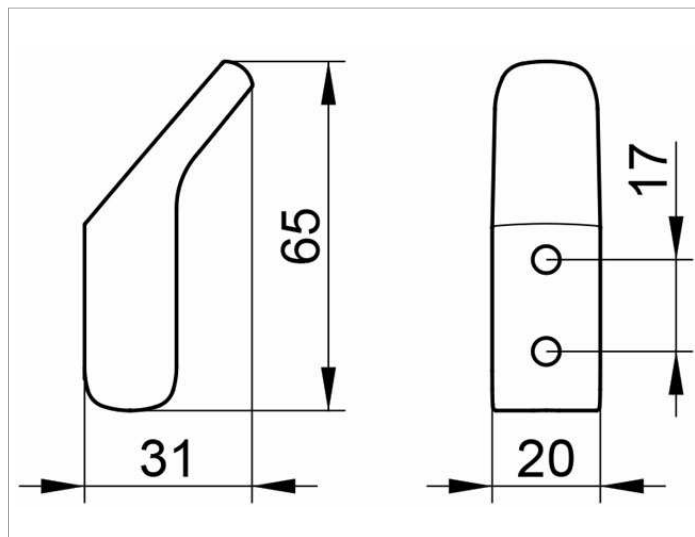

Collection Moll

12715010000 Крючок для полотенца

ИЗДЕЛИЕ

поверхность

хром

ЧЕРТЕЖ

спецификации

KEUCO COLLECTION MOLL towel hook 12715010000

Chrome-plated towel hook in an esthetic design with slightly rounded edges,

Rectangular base, rectangular supporting area, hook head rounded edges,

Easy to clean

Projection 1-1/4", Width 13/16", Total height 2-9/16"

The towel hook is fitted with 2 hidden fixing points, incl. corrosion-free material