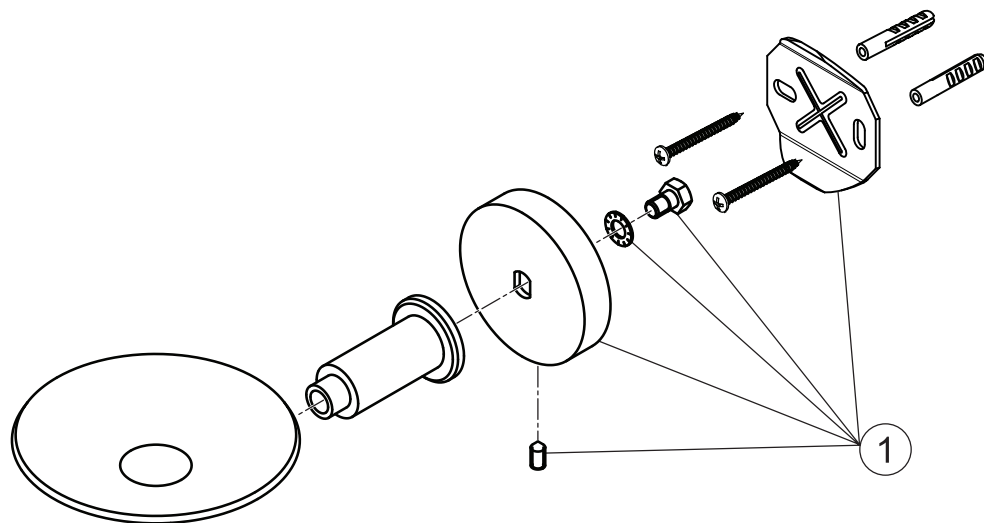

Ideal Standard

IOM

A 9129 AA

1115 / MTAc A9129

Position

1 = A 963 259 AA

Ideal Standard International NV  
Corporate Village - Gent Building  
Da Vincilaan 2  
1935 Zaventem  
Belgium  
[www.idealstandardinternational.com](http://www.idealstandardinternational.com)