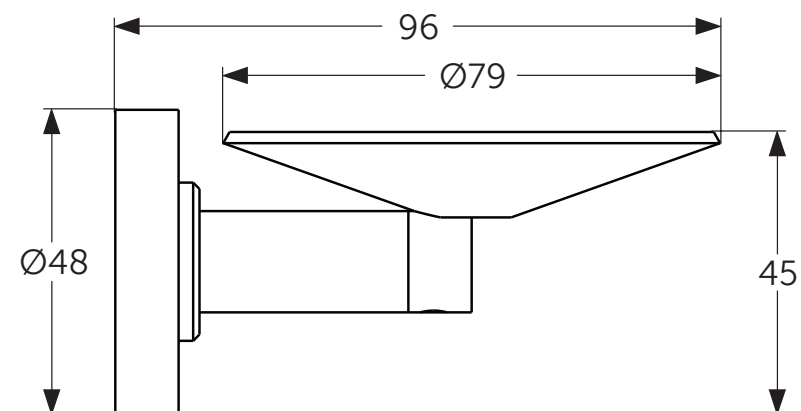

Ideal Standard

IOM

A 9129 AA

1115 / MTAc A9129

Position

1 = A 963 259 AA

Ideal Standard International NV  
Corporate Village - Gent Building  
Da Vincilaan 2  
1935 Zaventem  
Belgium  
[www.idealstandardinternational.com](http://www.idealstandardinternational.com)