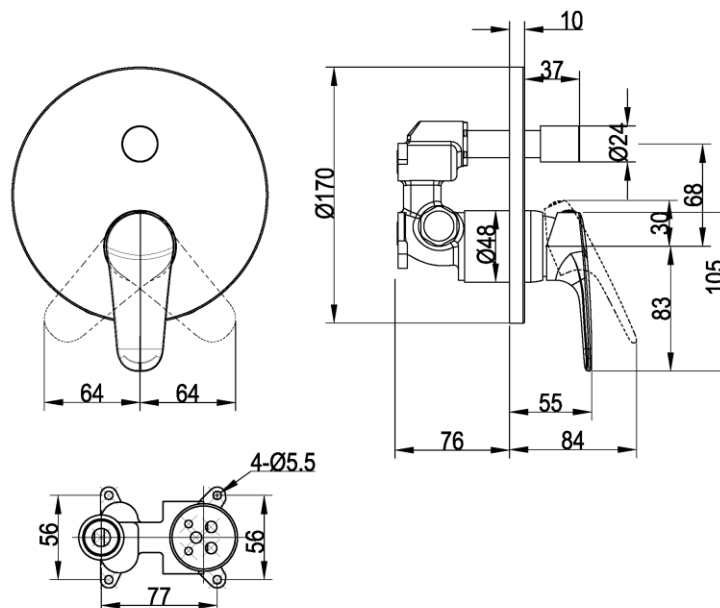

O.NOVO START CONCEALED SINGLE LEVER MIXER WITH DIVERTER

PRODUCT INFORMATION

Model	TVS10535311061
Collection	O.novo Start
Finish	Polished Chrome
Water Flow at 3 bar:	
Hand shower connection	6,8 l/min (ViBox)
Shower Head connection	18 l/min (ViBox)
Pull rod diverter	Automatic
Red/Blue Indexing	On Lever
Wall Plate	Ø170 mm, made of brass
Salt Spray Test	200 hours (according EN 248)

Required Product: Concealed Body (ViBox)
TVS00035100000

PRODUCT FEATURES

TECHNICAL DRAWING

O.NOVO START CONCEALED SINGLE LEVER MIXER WITH DIVERTER

FLOW CHART

EXPLOSION DRAWING AND SPARE PARTS

Explosion Drawing	Article Number	Description	No.	Consists of
 <p>use loctite277</p>	TVP10500402061	Lever kit / Knob	1	handle
	N/A	N/A	2	screw
	N/A	N/A	3	o-ring
	TVP00001011061	Cover Plate	4	flange
	N/A	N/A	5	cartridge nut
	N/A	N/A	6	cartridge
	N/A	N/A	7	cartridge sleeve
	N/A	N/A	8	o-ring
	TVP00000112000	Ceramic cartridge	9	valve body
	N/A	N/A	10	bonnet
	N/A	N/A	11	plug
	N/A	N/A	12	open-ring
	N/A	N/A	13	o-ring
	N/A	N/A	14	protective guard
	N/A	N/A	15	o-ring
	N/A	N/A	16	gasket
	N/A	N/A	17	diverter spindle
	N/A	N/A	18	o-ring
	N/A	N/A	19	diverter seat
	N/A	N/A	20	washer
	N/A	N/A	21	washer
	N/A	N/A	22	diverter sleeve
	N/A	N/A	23	spring
	N/A	N/A	24	open-ring
	N/A	N/A	25	spline
	N/A	N/A	26	sleeve
	N/A	N/A	27	gasket
	N/A	N/A	28	sealing guard
	N/A	N/A	29	o-ring
	N/A	N/A	30	plate
	TVP00000815000	Diverter Knob	31	knob
	N/A	N/A	32	screw
	N/A	N/A	33	allen key
	TVP10500402061	Allen key + Cap	34	allen key
			35	Cap