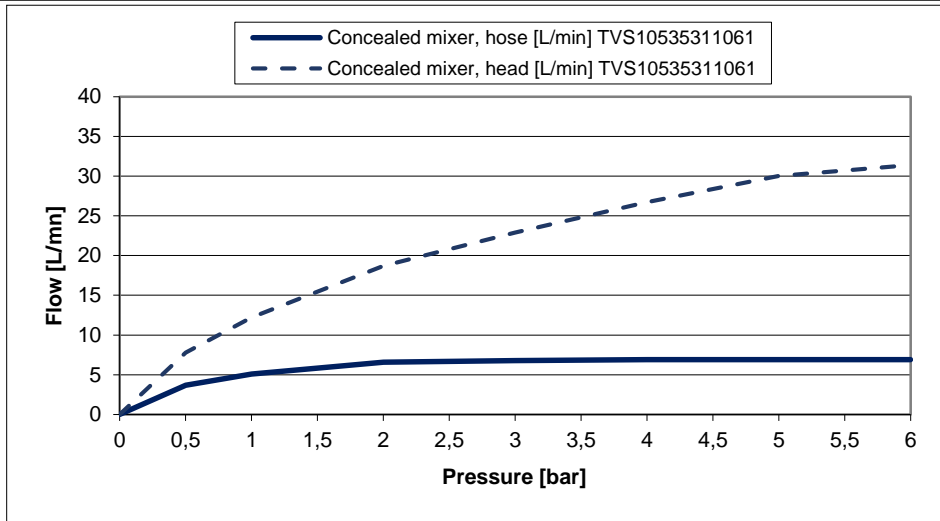

O.NOVO START CONCEALED SINGLE LEVER MIXER WITH DIVERTER

PRODUCT INFORMATION

Model	TVS10535311061
Collection	O.novo Start
Finish	Polished Chrome
Water Flow at 3 bar:	
Hand shower connection	6,8 l/min (ViBox)
Shower Head connection	18 l/min (ViBox)
Pull rod diverter	Automatic
Red/Blue Indexing	On Lever
Wall Plate	Ø170 mm, made of brass
Salt Spray Test	200 hours (according EN 248)

Required Product: Concealed Body (ViBox)
TVS00035100000

PRODUCT FEATURES

TECHNICAL DRAWING

O.NOVO START CONCEALED SINGLE LEVER MIXER WITH DIVERTER

FLOW CHART

EXPLOSION DRAWING AND SPARE PARTS

Explosion Drawing	Article Number	Description	No.	Consists of
 <p>use loctite277</p>	TVP10500402061	Lever kit / Knob	1	handle
	N/A	N/A	2	screw
	N/A	N/A	3	o-ring
	TVP00001011061	Cover Plate	4	flange
	N/A	N/A	5	cartridge nut
	N/A	N/A	6	cartridge
	N/A	N/A	7	cartridge sleeve
	N/A	N/A	8	o-ring
	TVP00000112000	Ceramic cartridge	9	valve body
	N/A	N/A	10	bonnet
	N/A	N/A	11	plug
	N/A	N/A	12	open-ring
	N/A	N/A	13	o-ring
	N/A	N/A	14	protective guard
	N/A	N/A	15	o-ring
	N/A	N/A	16	gasket
	N/A	N/A	17	diverter spindle
	N/A	N/A	18	o-ring
	N/A	N/A	19	diverter seat
	N/A	N/A	20	washer
	N/A	N/A	21	washer
	N/A	N/A	22	diverter sleeve
	N/A	N/A	23	spring
	N/A	N/A	24	open-ring
	N/A	N/A	25	spline
	N/A	N/A	26	sleeve
	N/A	N/A	27	gasket
	N/A	N/A	28	sealing guard
	N/A	N/A	29	o-ring
	N/A	N/A	30	plate
	TVP00000815000	Diverter Knob	31	knob
	N/A	N/A	32	screw
	N/A	N/A	33	allen key
	TVP10500402061	Allen key + Cap	34	allen key
			35	Cap