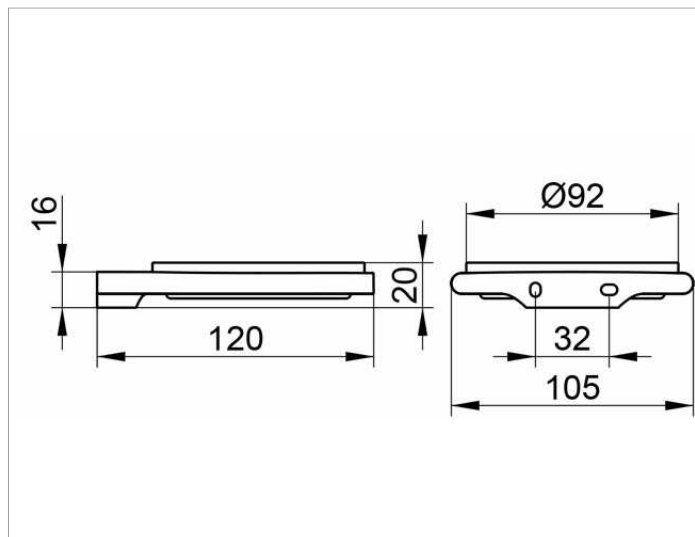

Edition 400

11555019000 Полочка для мыла

ИЗДЕЛИЕ

ОПИСАНИЕ ИЗДЕЛИЯ

в комплекте с хрустальной мыльницей, матовая

поверхность

хром

ЧЕРТЕЖ

спецификации

KEUCO Edition 400 soap holder, 11555019000
soap holder in sculptural design,
chrome-plated holder with slightly rounded edges,
complete with removable crystal soap dish, matt,
easy to clean,
width 4-1/8", Height 13/16", depth 4-3/4",
the soap holder is fitted concealed,
delivery includes anti-corrosion fixings