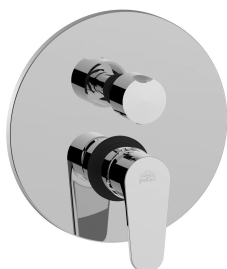

COLLECTION

green

PRODUCT IMAGE

TECHNICAL DRAWING

DESCRIPTION

Concealed shower mixer (2 outlets) complete with:

- metal wall plate Ø200mm
- 1/2" G connections

ART.

GR 018 . .
with diverter cartridge (2 outlets + 1 combined position)

ZPRO 068 . .
Extension with diverter for artt. 018-019

- H30mm

FINISHES

GR
CR - cromo

ZPRO
CR - cromo

DOCUMENTATION

FLOW DIAGRAM