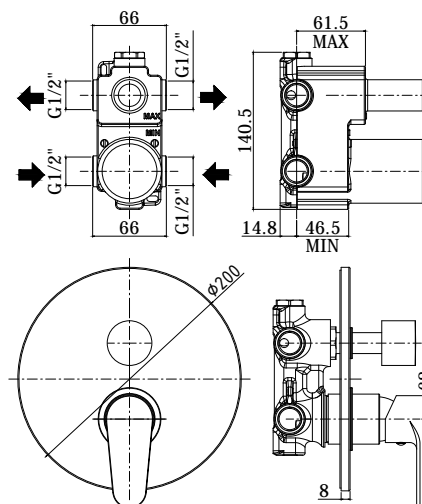

COLLECTION

green

PRODUCT IMAGE

TECHNICAL DRAWING

DESCRIPTION

Concealed shower mixer (2 outlets) complete with:

- metal wall plate Ø200mm
- 1/2" G connections

ART.

GR 018 . .
with diverter cartridge (2 outlets + 1 combined position)

ZPRO 068 . .
Extension with diverter for artt. 018-019

- H30mm

FINISHES

GR
CR - cromo

ZPRO
CR - cromo

DOCUMENTATION

FLOW DIAGRAM