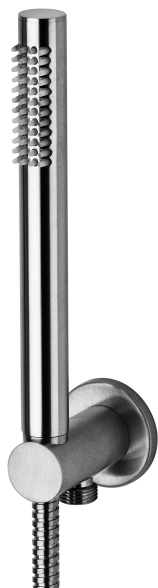

COLLECTION

light exclusive edition

PRODUCT IMAGE

TECHNICAL DRAWING

DESCRIPTION

Round concealed shower set complete with:

- Master (single spray) metal hand-shower
- Round concealed metal fixed bracket
- flexible hose 1500 mm

ART.

ZDUP 094 . .
with built-in water inlet

FINISHES

ZDUP
CR - chrome plated
ST - steel looking finish
WG - WHITE GOLD finish
HG - HONEY GOLD finish
HGSP - BRUSHED HONEY GOLD finish
ROSE - ROSÉ GOLD finish
NKN - BLACK NICKEL finish
NKNSP - BRUSHED BLACK NICKEL finish
NO - matt black
CRAG - chrome with PVC silver flexible hose