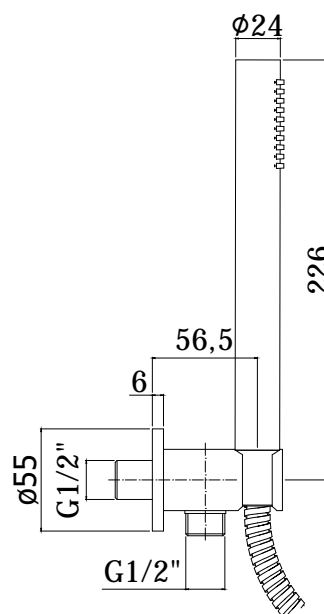

COLLECTION

light exclusive edition

PRODUCT IMAGE

TECHNICAL DRAWING

DESCRIPTION

Round concealed shower set complete with:

- Master (single spray) metal hand-shower
- Round concealed metal fixed bracket
- flexible hose 1500 mm

ART.

ZDUP 094 . .
with built-in water inlet

FINISHES

ZDUP
CR - chrome plated
ST - steel looking finish
WG - WHITE GOLD finish
HG - HONEY GOLD finish
HGSP - BRUSHED HONEY GOLD finish
ROSE - ROSÉ GOLD finish
NKN - BLACK NICKEL finish
NKNSP - BRUSHED BLACK NICKEL finish
NO - matt black
CRAG - chrome with PVC silver flexible hose