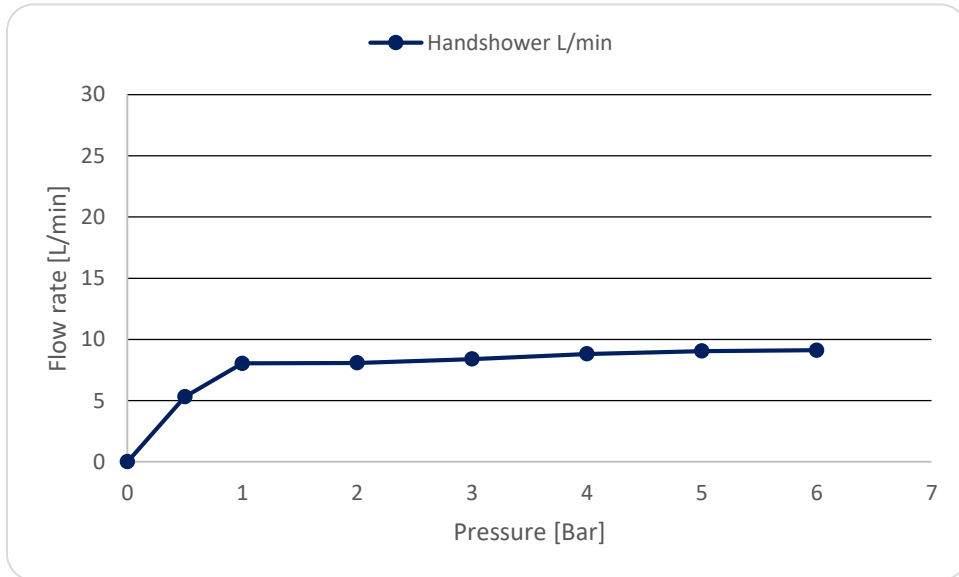

UNIVERSAL SHOWERING SHOWSET 3JET

PRODUCT INFORMATION

| Model | TVS000009000 |
|-----------------------|---------------------|
| Collection | Universal Showering |
| Finish | Polished Chrome |
| Water Flow | 8,4l/min at 3 bar |
| Shower Rod Material | Stainless Steel |
| Hand shower Material | ABS |
| Soap dish Material | ABS |
| Shower hose Material | PVC |
| Hand Shower | TVS00000800061 |
| Hand shower Dimension | 110 mm |
| Hose Length | 1.6 m |
| Hose Connection | G 1/2" |
| Flow Restrictor | Max 9.5 l/min |

PRODUCT FEATURES

Water saving through restrictor.
Water flow is restricted to 9,5 l/min.

Flexible and kink-resistant PVC Shower hose with anti twist protection

Comfortable hand shower holder adjustable for height and angle.

UNIVERSAL SHOWERING SHOWSET 3JET

FLOW CHART

TECHNICAL DRAWINGS