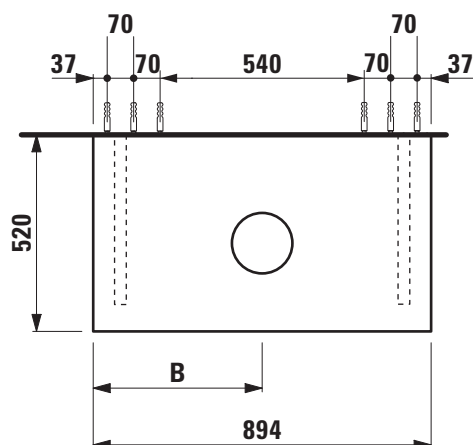

TECHNICAL DRAWINGS / S 1 : 20

B / mm	Ceramic
223	Palomba s1680.1
241	Kartell by Laufen s1233.2 (with tap bank left)
344	Val s1228.2 (semi-wet-area right)
354	Val s1628.8
359	Palomba s1680.2
372	Kartell by Laufen s1033.4

B / mm	Ceramic
373	Kartell by Laufen s1033.5
397	Val s1228.1
398	Palomba s1680.3
550	Val s1228.2 (semi-wet-area left)
652	Kartell by Laufen s1233.2 (with tap bank right)
447	all other from matrix for washtops Case

X = The exact height must be set during installation.