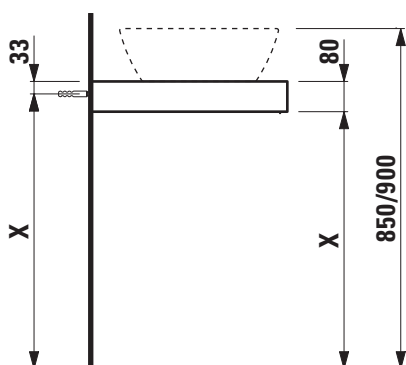

TECHNICAL DRAWINGS / S 1 : 20

B / mm	Ceramic
223	Palomba s1680.1
241	Kartell by Laufen s1233.2 (with tap bank left)
344	Val s1228.2 (semi-wet-area right)
354	Val s1628.8
359	Palomba s1680.2
372	Kartell by Laufen s1033.4

B / mm	Ceramic
373	Kartell by Laufen s1033.5
397	Val s1228.1
398	Palomba s1680.3
550	Val s1228.2 (semi-wet-area left)
652	Kartell by Laufen s1233.2 (with tap bank right)
447	all other from matrix for washtops Case

X = The exact height must be set during installation.