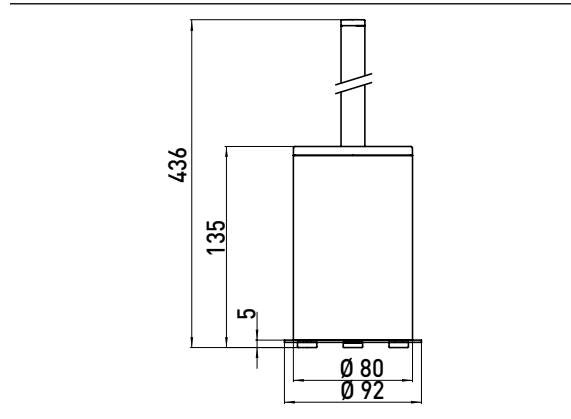

Toilet brush set chrome

Art.No.3515 001 01

standing type, bowl chrome