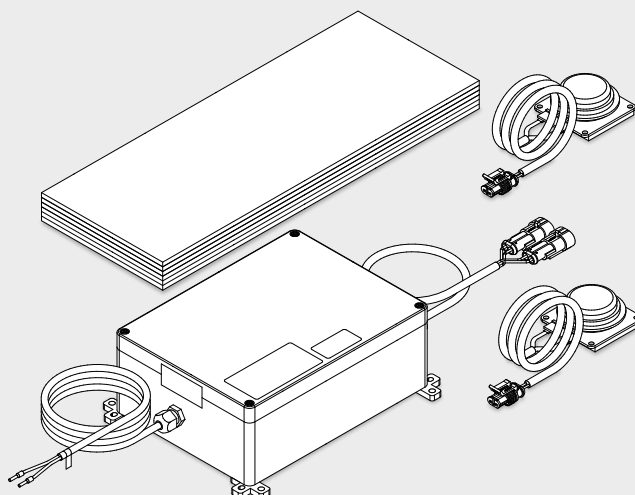

SOUND WAVE

- Innovative sound audio system
- Bath acts as sound box
- Good audio quality due to perfectly tuned technology
- Extraordinary sound above and under water
- Immersive musical experience
- Very easy to operate using your Bluetooth®-enabled device
- Perfect for the family. Wireless connection for up to 8 devices
- Operation via Bluetooth®.

The SOUND WAVE complies with Bluetooth® specification 2,1. The system supports the following profiles: Advanced Audio Distribution (A2DP) 1,0 and Audio/Video Remote Control (AVRCP) 1,0, and the protocols SBC (Subband Coding) and aptX®

- Sound Wave automatically switches to stand by after disconnection
- **Only suitable for KALDEWEI baths**

Not suitable for whirl baths.