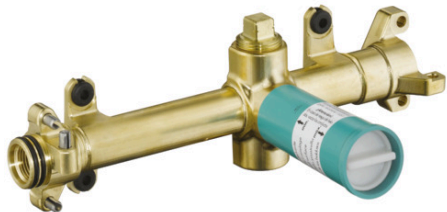

AXOR ShowerSolutions
Basic set for flood spout 240/120 for concealed installation
Surfaces: n.a. Article Number: 10941180

Description

product features

- installation:
- in a joined installation it serves as a waterconducting unit and allows dimensionally accurate positioning
- connection dimension: DN20

Product image

Scale drawing