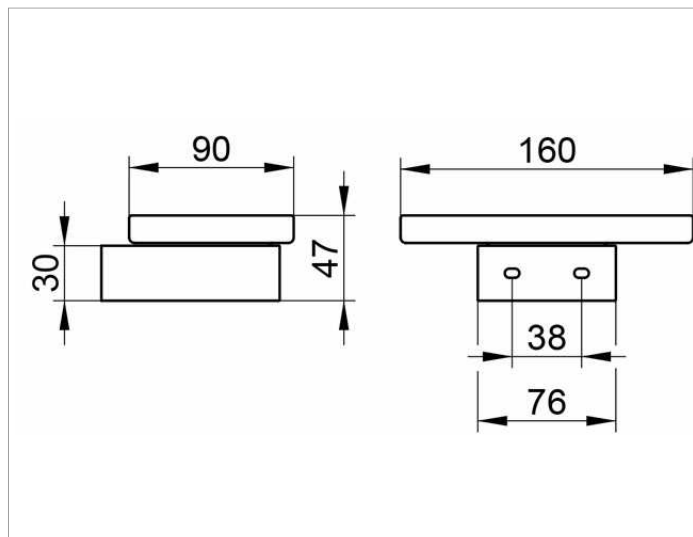

### спецификации

KEUCO EDITION 300 soap holder 30055019000  
chrome-plated soap holder in an aesthetic and classic design  
complete with a removable crystal soap dish, easy to clean,  
width 6-5/16", height 1-7/8", projection 3-9/16"  
The soap holder ist fitted with 2 hidden fixing points  
2 wall plugs, Fischer FU 1/4" x 1-3/4" and 2 wall screws are supplied