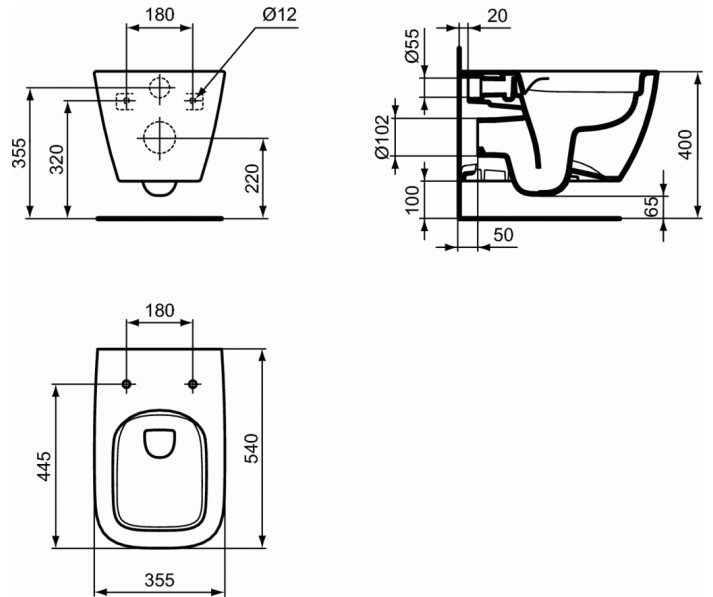

I.LIFE B Wall mounted bowl - RimLS+

Wall mounted bowl - RimLS+

Wall mounted bowl - RimLS+
washdown, horizontal outlet
incl. EASYFIX+ Top fixation kit WW966066 (for fully hidden
attachment - no lateral holes)
in carton box
EN 997

FINISHES*

* 01 = Euro White

Seat and cover, duroplast, metal hinges
Seat and cover, duroplast, SOFT CLOSE, Easy Take Off

Note: Rimless WCs installation with pressure flush valve is not
recommended!

optional:
- Installation systems (see section Installation systems)