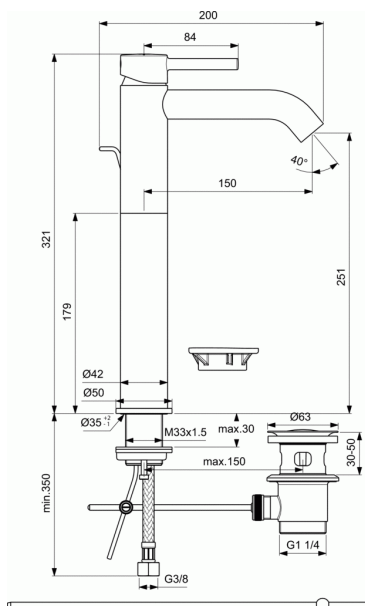

## One-hole Vessel basin mixer

### One-hole Vessel basin mixer

- 28 mm ceramic cartridge with hot water limiter
- Metal handle with red and blue colour indication
- Cache aerator with 5 l/min flow rate limiter
- Metal pop-up waste
- Easy-Fix fixation
- Flexible hoses G3/8" for water supply
- Comply with EN817