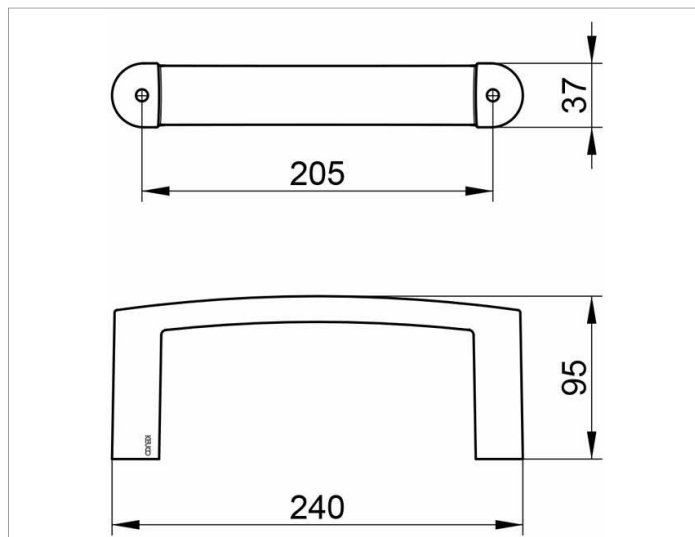

Elegance

11621010000 Кольцо для полотенца

ИЗДЕЛИЕ

ЧЕРТЕЖ

поверхность

хром

Габариты

95 mm

спецификации

KEUCO ELEGANCE Towel ring 11621010000
Chrome-plated Towel ring with an elegant shape,
slightly oval profile,
slightly shaped surface with a timeless design,
Projection: 3-3/4",
Length 9-7/16"
The Towel hook will be discretely mounted
incl. corrosion-free mounting material