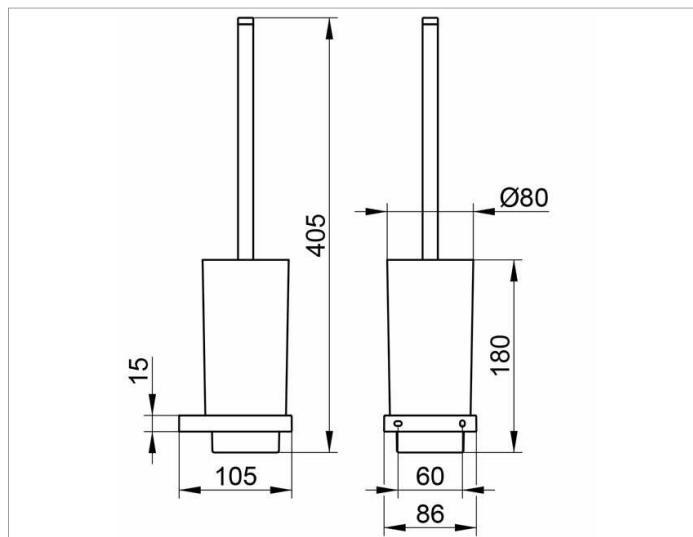

Edition 11

11164019000 Туалетный гарнитур

ИЗДЕЛИЕ

ОПИСАНИЕ ИЗДЕЛИЯ

в комплекте с хрустальной матовой колбой и ершом
с ручьяткой, запасной головкой ершика

поверхность

хром

ЧЕРТЕЖ

спецификации

KEUCO EDITION 11 Toilet brushes 11164019000

High-gloss chrome plated toilet brush set in clear-cut design and geometric shapes,

Wall model, complete with frosted crystal glass insert and brush with handle and brush head

replacement

removable frosted crystal used for easy cleaning

Height 7-1/16" (height includes brush 15-15/16"), diameter 3-1/8", 4-1/8"

The toilet brush set has 2 mounting points

delivery with corrosion resistant mounting hardware