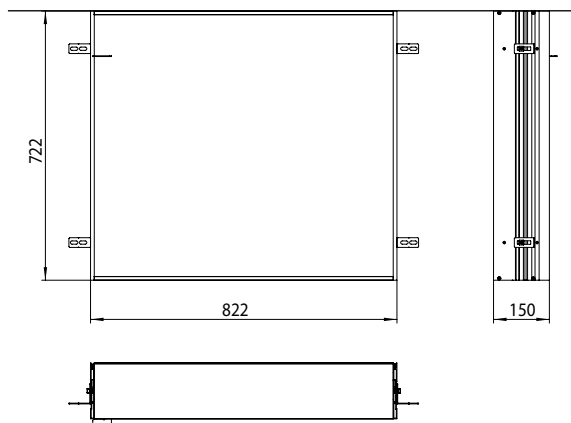

Built-in frame Built-in frame

Art.No.9497 000 11

for illuminated mirror cabinet prime, 800 mm