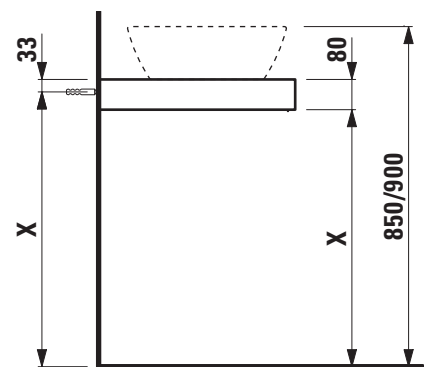

TECHNICAL DRAWINGS / S 1 : 20

A / mm	C / mm	Ceramic
790,5	239	Kartell by Laufen s1233.2
790,5	290	Val s1228.2 (semi-wet-area left)
790,5	445	Palomba s1680.3
790,5	445	Val s1228.1
790,5	447	Living City s1743.7
790,5	484	Palomba s1680.2
587	535	Living Square s1643.4

A / mm	C / mm	Ceramic
587	395	Living Square s1643.2
		Laufen Pro S s1696.2, s1696.3, s1696.4
		Laufen Pro s1795.3
587	447	Laufen Pro S s1696.7
		Val s1628.5
790,5	500	Val s1228.2 (semi-wet-area right)
587	505	Val s1628.7
790,5	395	all other from matrix for washtops Case

X = The exact height must be set during installation.