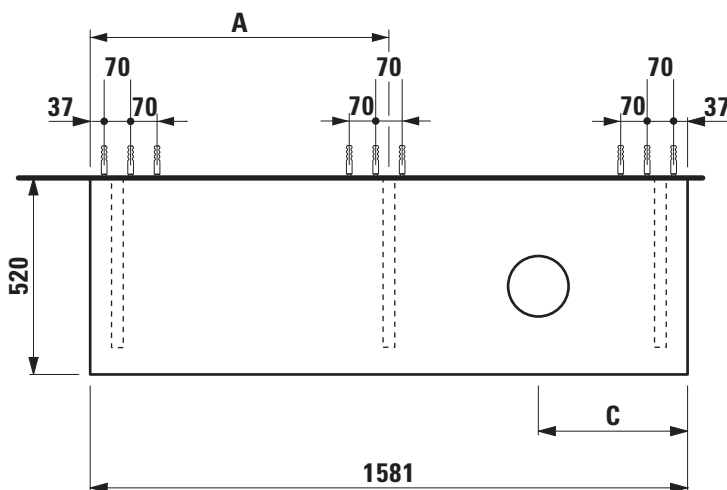

TECHNICAL DRAWINGS / S 1 : 20

A / mm	C / mm	Ceramic
790,5	239	Kartell by Laufen s1233.2
790,5	290	Val s1228.2 (semi-wet-area left)
790,5	445	Palomba s1680.3
790,5	445	Val s1228.1
790,5	447	Living City s1743.7
790,5	484	Palomba s1680.2
587	535	Living Square s1643.4

A / mm	C / mm	Ceramic
587	395	Living Square s1643.2
		Laufen Pro S s1696.2, s1696.3, s1696.4
		Laufen Pro s1795.3
587	447	Laufen Pro S s1696.7
		Val s1628.5
790,5	500	Val s1228.2 (semi-wet-area right)
587	505	Val s1628.7
790,5	395	all other from matrix for washtops Case

X = The exact height must be set during installation.