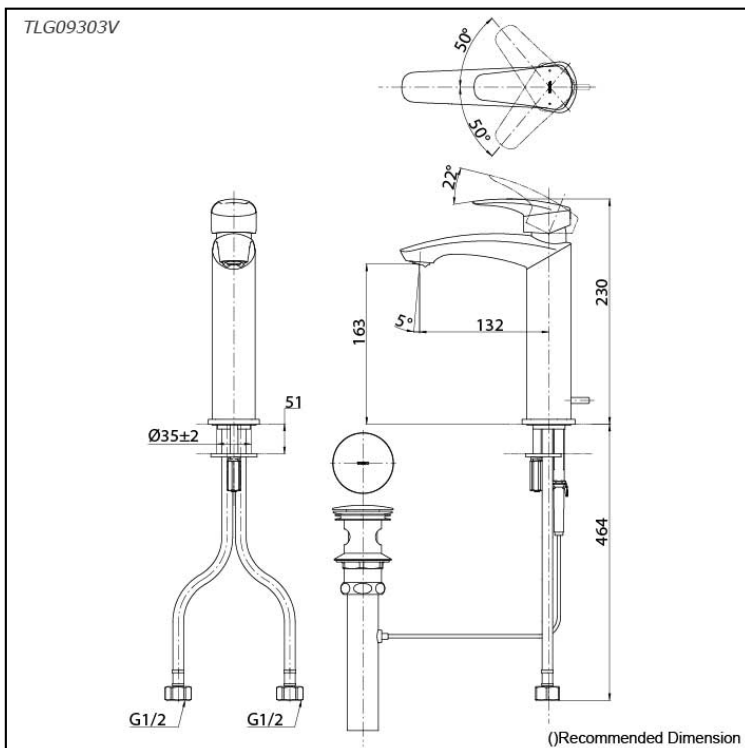

### Specifications

Finish: Chrome  
Material: Brass  
Water Pressure: 0.05MPa~1.0MPa

### Parts description

- **TLG09303V**  
Single Lever Lavatory Faucet  
(w/ Pop-up Waste)