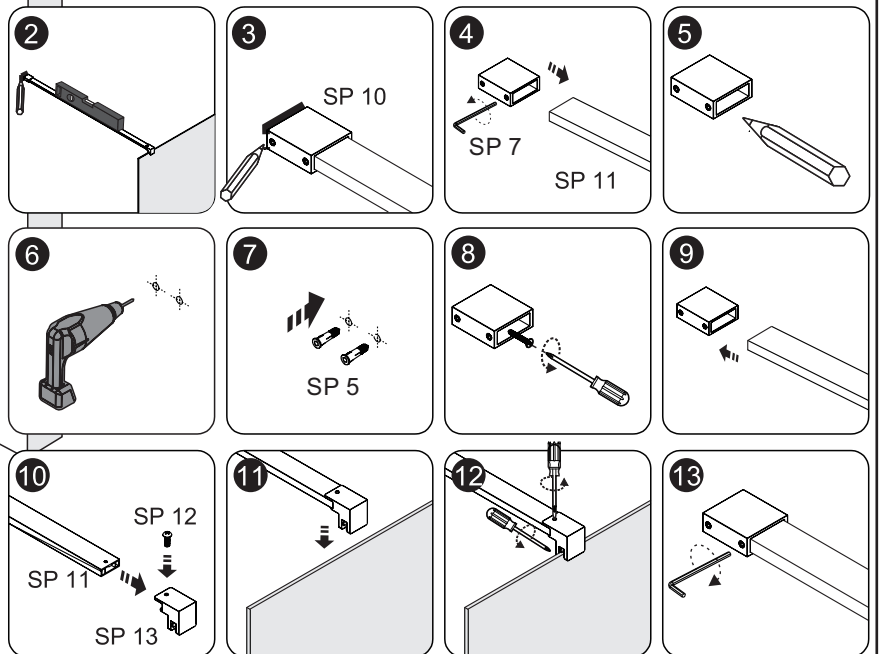

GZK0000200

SIZE	X	Y
762mm	756~770mm	757~767mm
862mm	856~870mm	857~867mm
962mm	956~970mm	957~967mm
1162mm	-	1157~1167mm

1

2

3

4

7

8