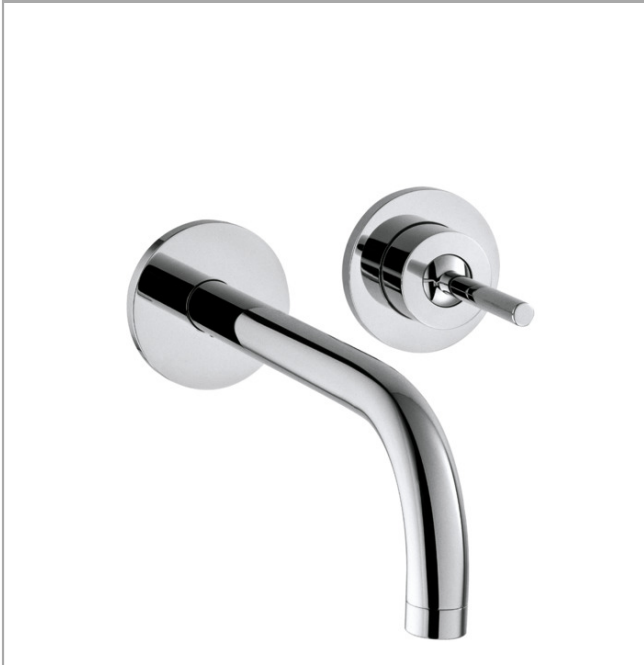

AXOR Uno

Single lever basin mixer for concealed installation wall-mounted with spout 225 mm and escutcheons

Surfaces: **Chrome** Article Number: **38116000**

Description

product features

- consists of: single lever basin mixer for concealed installation wall-mounted, waste set
- projection 225 mm
- normal spray
- flow rate at 3 bar: 5 l/min
- suitable for continuous flow water heaters
- non-closing waste set
- handle can be positioned on the right or left, depends on the basic set installation

Technology

Product image

Scale drawing