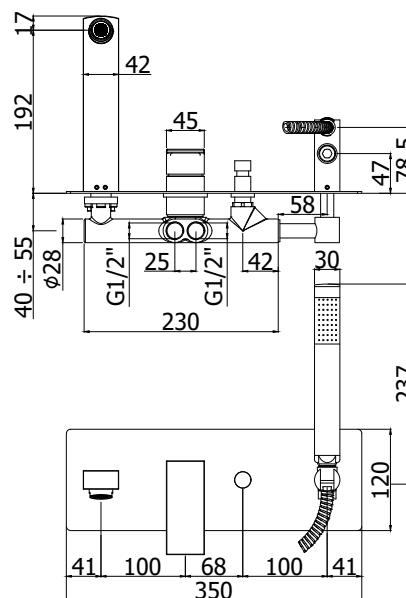

## DESCRIPTION

Concealed bath/shower mixer (2 outlets) complete with:

- stainless steel wall plate 350x120mm
- spout with aerator M28x1
- hand shower and flexible hose

- 1/2" G connections