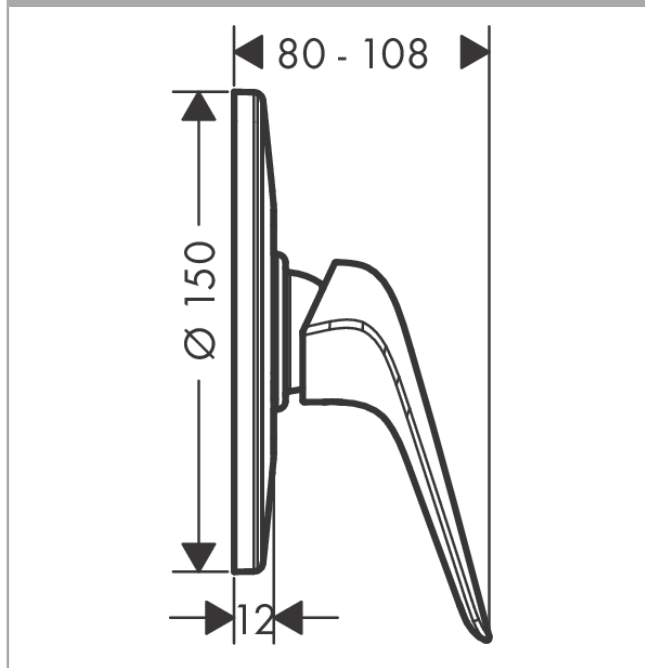

Novus

Shower mixer set for concealed installation

Surfaces: **Chrome** Article Number: **71068000**

Description

product features

- consists of: single lever shower mixer, basic set
- 1 function
- connection type: basic set
- ceramic cartridge

Product image

Scale drawing

Flowchart