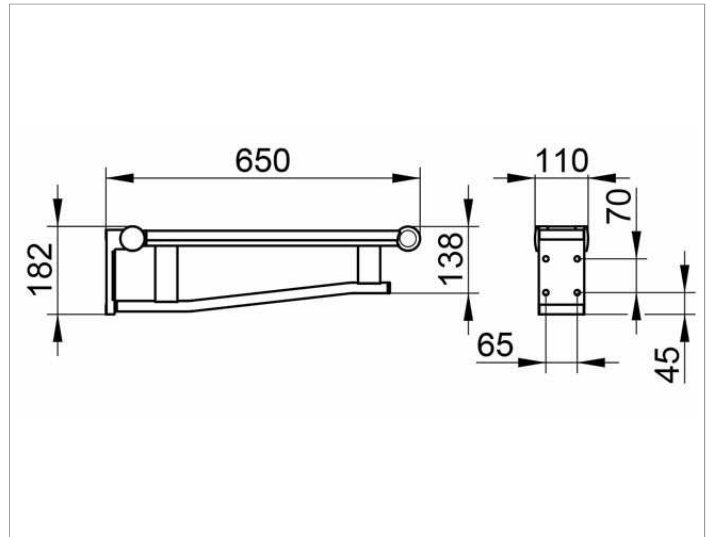

Plan Care

34902010637 Складной поручень для умывальника

ИЗДЕЛИЕ**ЧЕРТЕЖ****ОПИСАНИЕ ИЗДЕЛИЯ**

откидывается вверх, исполнение с ограничением хода
 верх поручня, имеет пластиковую оболочку

поверхность

хром/темно-серый (RAL 7021)

Габариты

650 mm

спецификации

KEUCO PLAN Pivoted supporting rail for washbasin 34902010637

High shine chrome-plated Pivoted supporting rail for washbasin
 with Plastic covered Surface area

in esthetic, practical and ergonomic Design,

with synthetic covered support,

movable to vertical position, braked version

Width Surface area with anti-slip,

dark-grey Plastic cover (RAL 7021)

elegant,

tactile and optical contrasting Handle

Underneath as Hand towel holder useable

Projection 650 mm

Solid Wall plate,

Width 94 mm,

Height 182 mm,

Load capacity up to 100 kg,

The Handle is Type approved

The Tip-up support grip will be at 4 places discretely mounted

It's essential for installation to order the correct
 screws/bolts depending on type of wall: