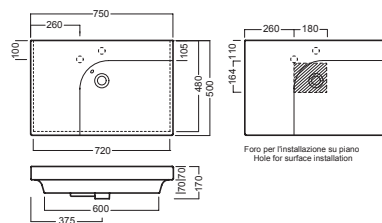

G-75 DX

750x500

Lavabo 75x50 cm destro sospeso a muro.
Installabile anche su mobile, con SLIDING Wood System o in appoggio su piano.

Wall-hung right washbasin, size 75x50 cm.
Can also be mounted on a custom made custom-made furniture, with SLIDING Wood System or mounted on a surface.

YAA3
portasciugamano
90° dx/sx
90° towel holder rh/lh

YXMQ (BI-White)
YXMR (CR-Chrome)
piletta con tappo "Up & Down"
drain siphon with "Up & Down" cap

Y2AH
mobile 75, h. 36 - 1 cassetto
furniture 75, h. 36 - 1 drawer

Y2AU
mobile 75, h. 48 - 2 cassetti
furniture 75, h. 48 - 2 drawers

DISEGNO TECNICO TECHNICAL DESIGN

con sifone salvaspazio - with space saver trap Y1M5

SLIDING wood system taglio 1 sx - cut 1 lh

con sifone salvaspazio - with space saver trap Y1M5