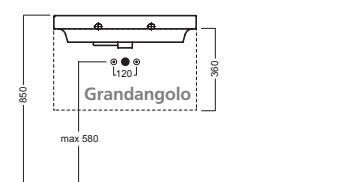

G-75 DX

750x500

Lavabo 75x50 cm destro sospeso a muro.
Installabile anche su mobile, con SLIDING Wood System o in appoggio su piano.

Wall-hung right washbasin, size 75x50 cm.
Can also be mounted on a custom made custom-made furniture, with SLIDING Wood System or mounted on a surface.

YAA3
portasciugamano
90° dx/sx
90° towel holder rh/lh

YXMQ (BI-White)
YXMR (CR-Chrome)
piletta con tappo "Up & Down"
drain siphon with "Up & Down" cap

Y2AH
mobile 75, h. 36 - 1 cassetto
furniture 75, h. 36 - 1 drawer

Y2AU
mobile 75, h. 48 - 2 cassetti
furniture 75, h. 48 - 2 drawers

DISEGNO TECNICO TECHNICAL DESIGN

con sifone salvaspazio - with space saver trap Y1M5

SLIDING wood system taglio 1 sx - cut 1 lh

con sifone salvaspazio - with space saver trap Y1M5