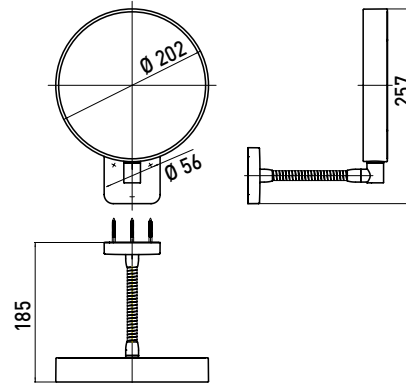

Shaving and cosmetic mirror chrome

Art.No.1095 001 14

3- and 7 magnifying glass, with flex arm, not illuminated